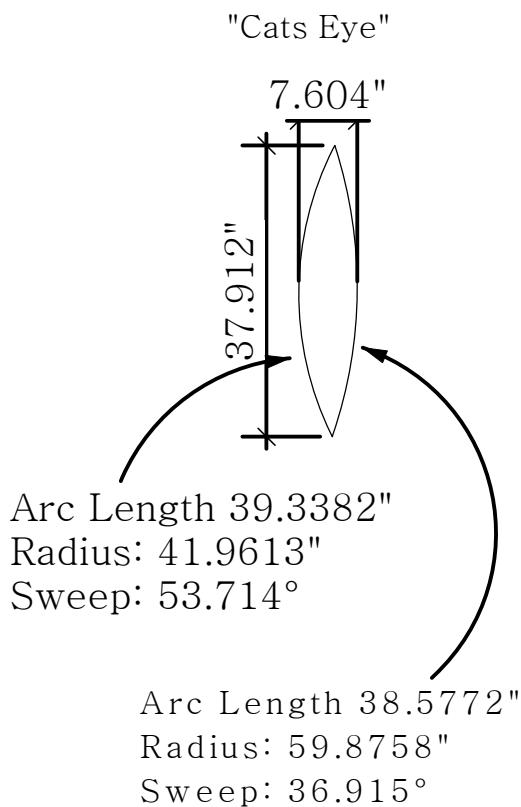

# Graphic Dims for VK-1400, VK-1401, VK-1402

NOTE: Graphics need to be notched around legs and knobs.

Optima Graphics has Test Frames in Stock for graphic fitting and notching.

Live Area = 63"w x 47.24"h  
with .5" BLEED top, bottom, left, and right

Finished Size = 64"w x 48.24"h

Sew Hook Velcro into all 4 sides of the FRONT Perimeter of Graphic