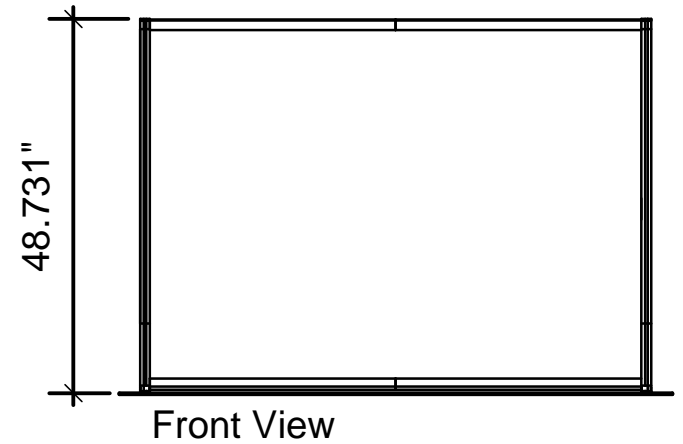

# Graphic Dims for VK-1400, VK-1401, VK-1402

NOTE: Graphics need to be notched around legs and knobs.

Optima Graphics has Test Frames in Stock for graphic fitting and notching.

Live Area = 63"w x 47.24"h  
with .5" BLEED top, bottom, left, and right

Finished Size = 64"w x 48.24"h

Sew Hook Velcro into all 4 sides of the FRONT Perimeter of Graphic