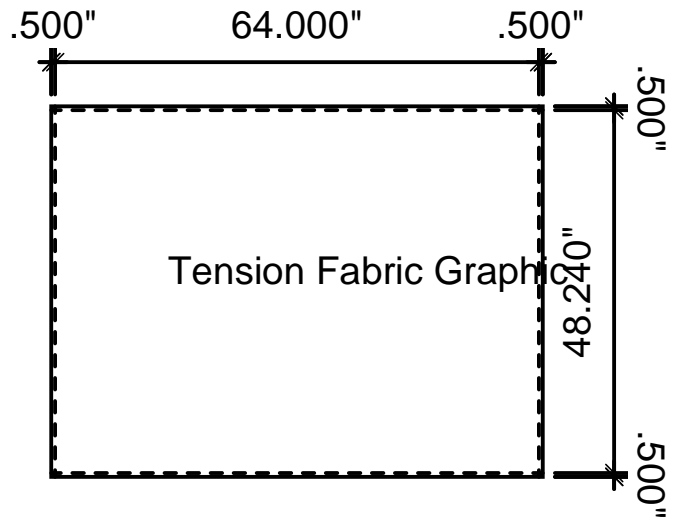

# Graphic Dims for VK-1400, VK-1401, VK-1402

NOTE: Graphics need to be notched around legs and knobs.

Optima Graphics has Test Frames in Stock for graphic fitting and notching.

Live Area = 63"w x 47.24"h  
with .5" BLEED top, bottom, left, and right

Finished Size = 64"w x 48.24"h

Sew Hook Velcro into all 4 sides of the FRONT Perimeter of Graphic